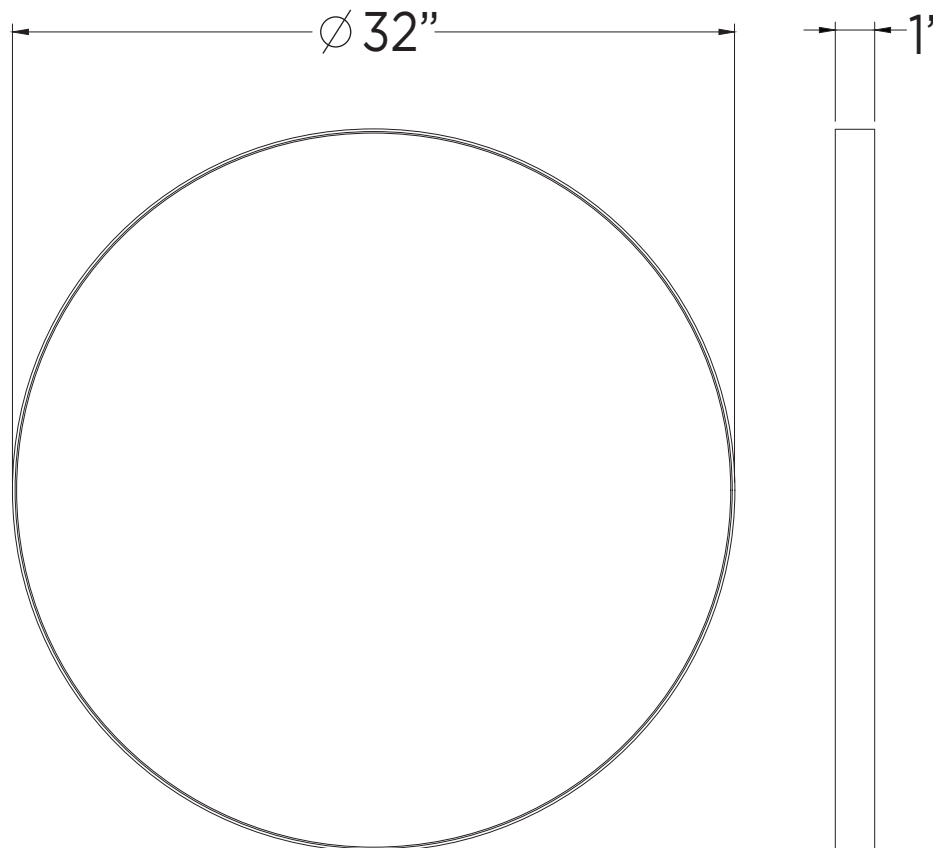

# MIRROR ROUND

**32"**

*ATTENTION! Dimensions may vary by up to 3/8". It is highly recommended to pull all dimensions of actual model for installation and measuring purposes.*

**MODEL# MRD3232**